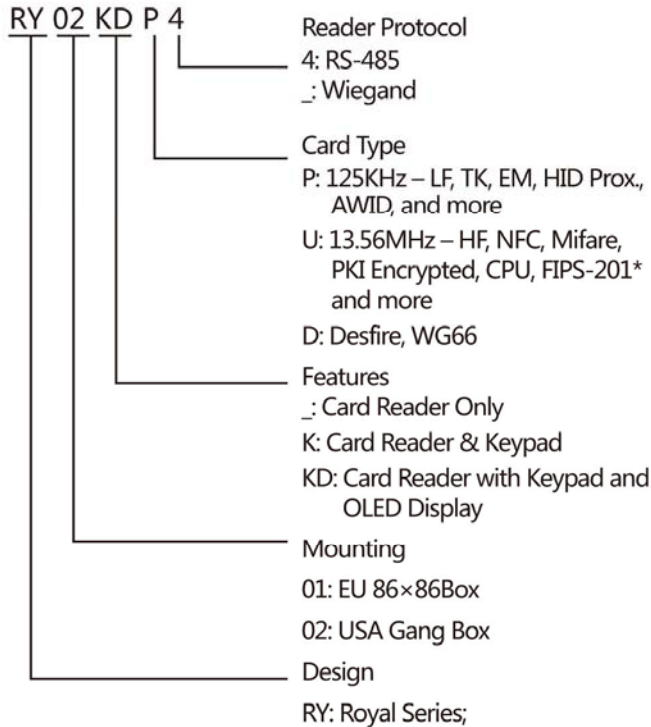

Wiegand 26&34Bits Output, Field Selectable – 4-6
Wire RS-485 output- 2 wire secured communication, up to 4000ft. distance

Low Power consumption

Single "Gang" size – USA Standard

INNOVATION BY
Keyking Technology

LABS

Engineered by KEYKING TECH LABS ISRAEL
Add: HaMasger 7, OR-YEUDA. 6022307, ISRAEL
Tel: +972-3-6358025 Fax: +972-3-6358071
E-mail: israel@keyking.net

Model Definition

Specifications

Model	P	U
Frequency	125KHz	13.56MHz
Technology	LF, TK, EM, AWID, HID Prox. and more	HF, Mifare, Desfire, PKI Encrypted, NFC, CPU, FIPS-201*, and more
Encryption	Manchester	3Des
Read Range	~4'	~2'
Power	7 – 15 Vdc	
Current – No Display	≤50mA	≤80mA
Current with Display	≤80mA	≤150mA
Temperature	-4°F - 150°F	
Humidity	95% RH	
Dimension	2¾' × 4¾' × 1½'	