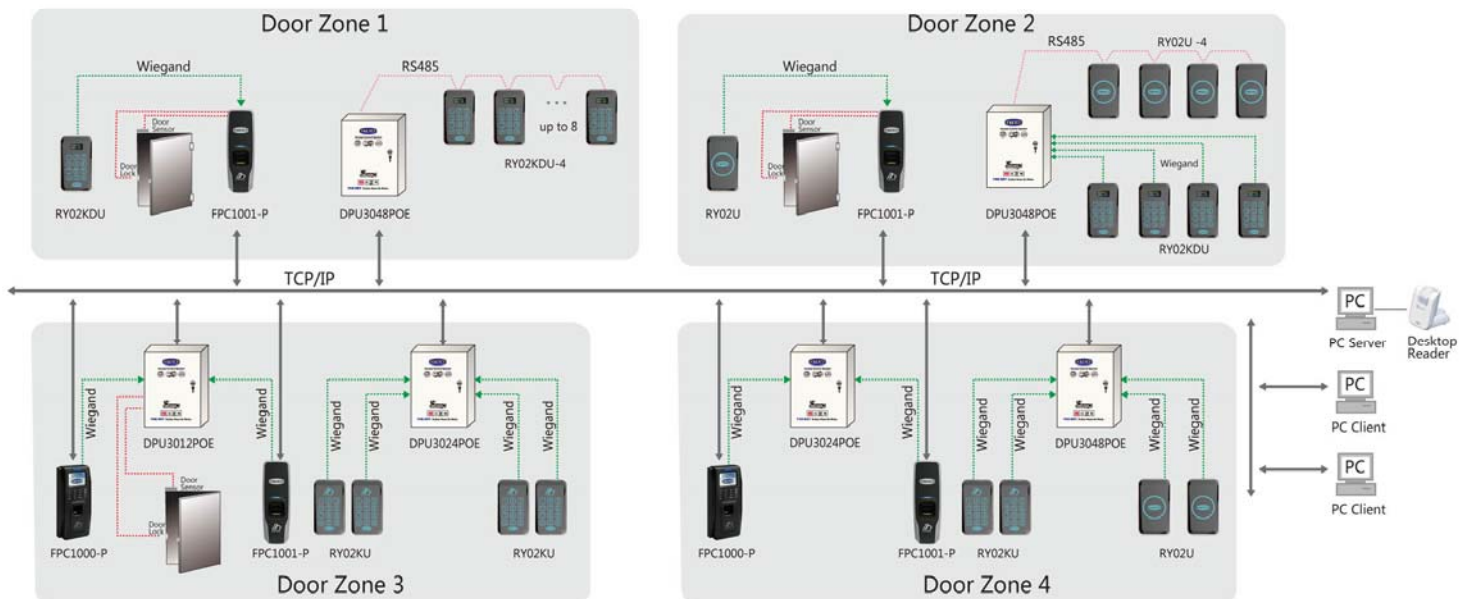

System Configurations

Network